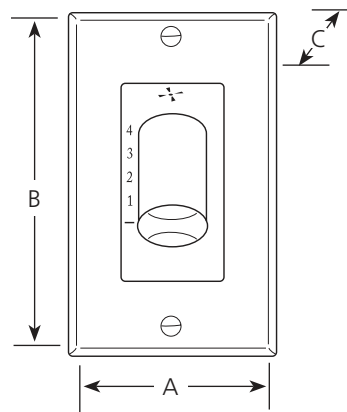

Indoor

Ceiling Fan Control

Ceiling Fans

Type _____

-30

P2613

Finish

Catalog No.	White	Dimensions (Inches)		
		A	B	C
P2613	-30	2-3/4	4-1/2	1-1/2

Specifications:

General

- Four-speed fan wall control
- Speeds: 1=Fastest, 4= slowest
- Not for use with multiple fans

Mounting

- Switchplate cover included

Labeling

- UL-CUL listed

Progress Lighting
701 Millennium Blvd.
Greenville, South Carolina
29607